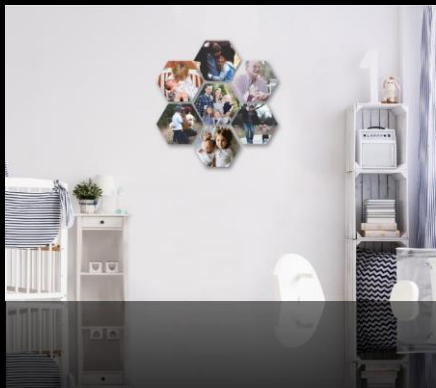

SQUARE BLOCK SIZES

SMALL	140x140 mm
MEDIUM	190x190 mm
LARGE	240x240 mm

RECTANGLE BLOCK SIZES

SMALL	210x140 mm
MEDIUM	290x190 mm
LARGE	400x240 mm

Shapes

Your Memory Blocks are also available in some unique shapes. The Hexagons and Hearts are best suited for portraits, kids and couple photos. The shapes are available in medium and large sizes and come only in a pine wood finish.